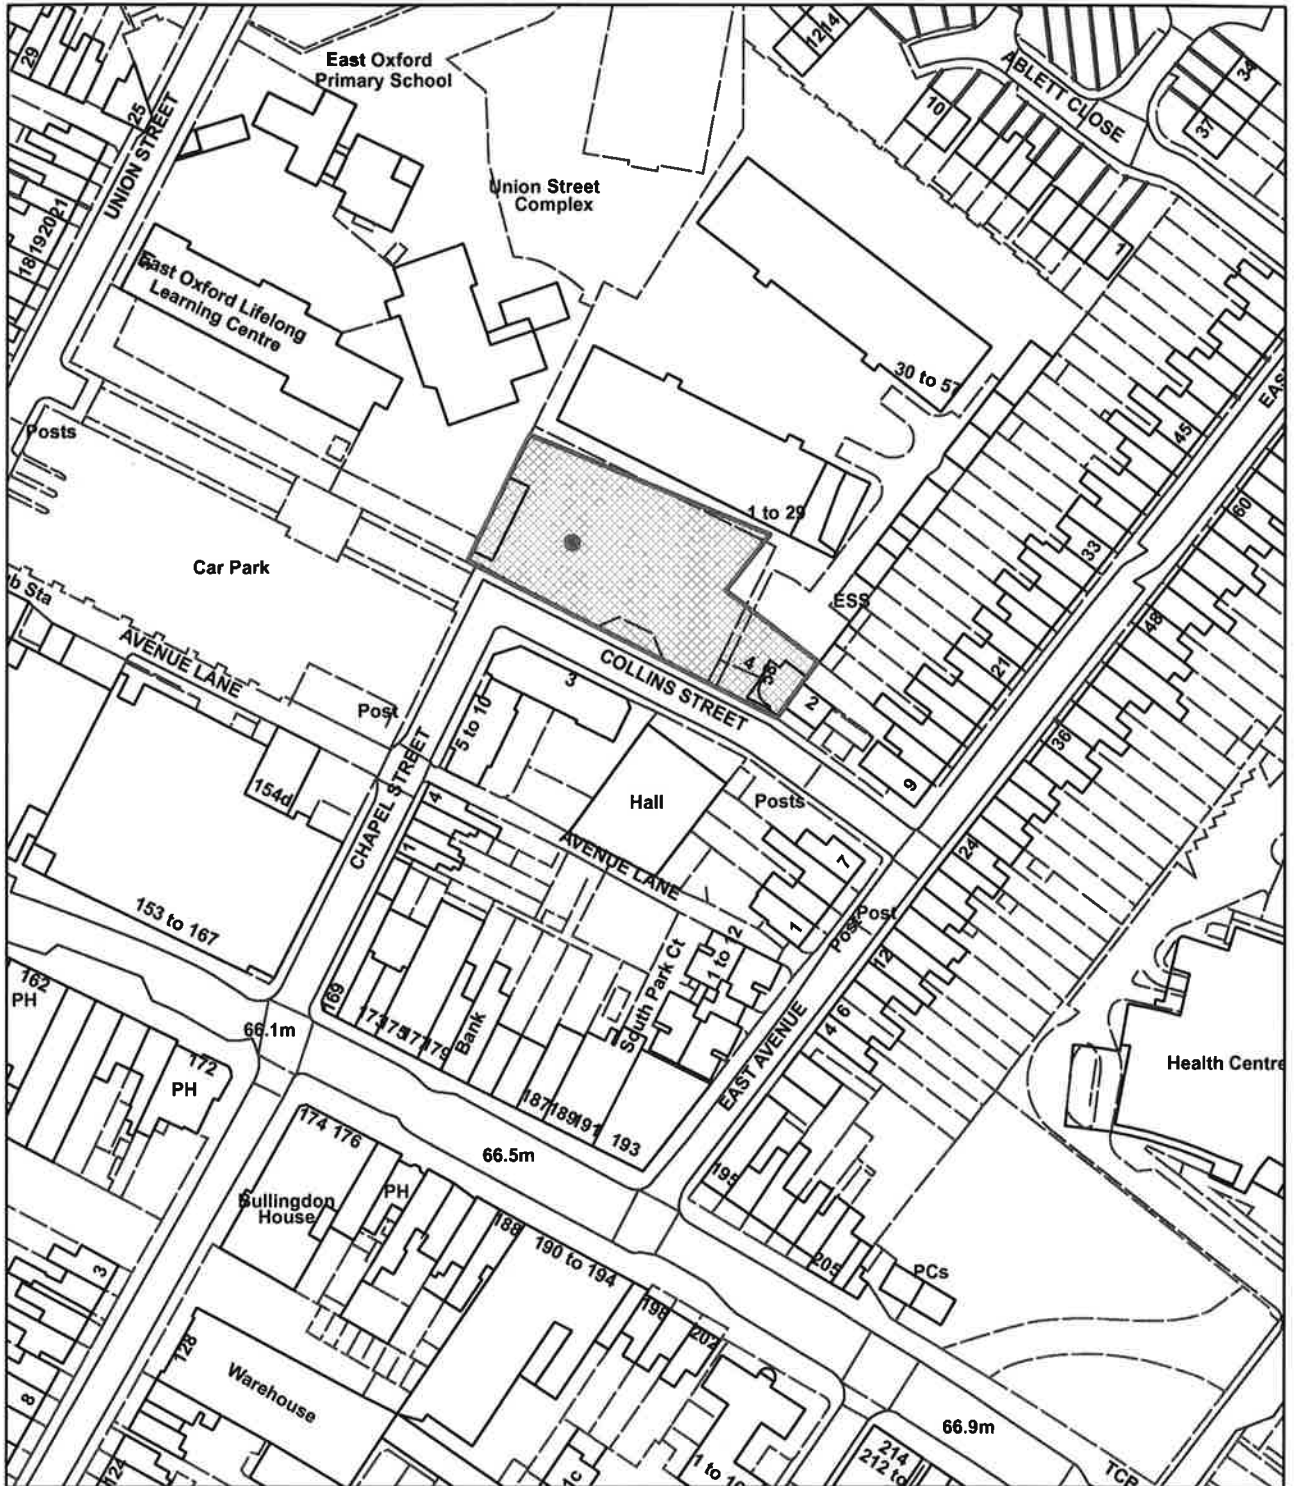

Appendix 1

Former Travis Perkins, Colins St

© Crown Copyright and database right 2014.
Ordnance Survey 100019348.

Oxford City Council

City Development

Scale: 1:1,325 (printed to A4)

This page is intentionally left blank